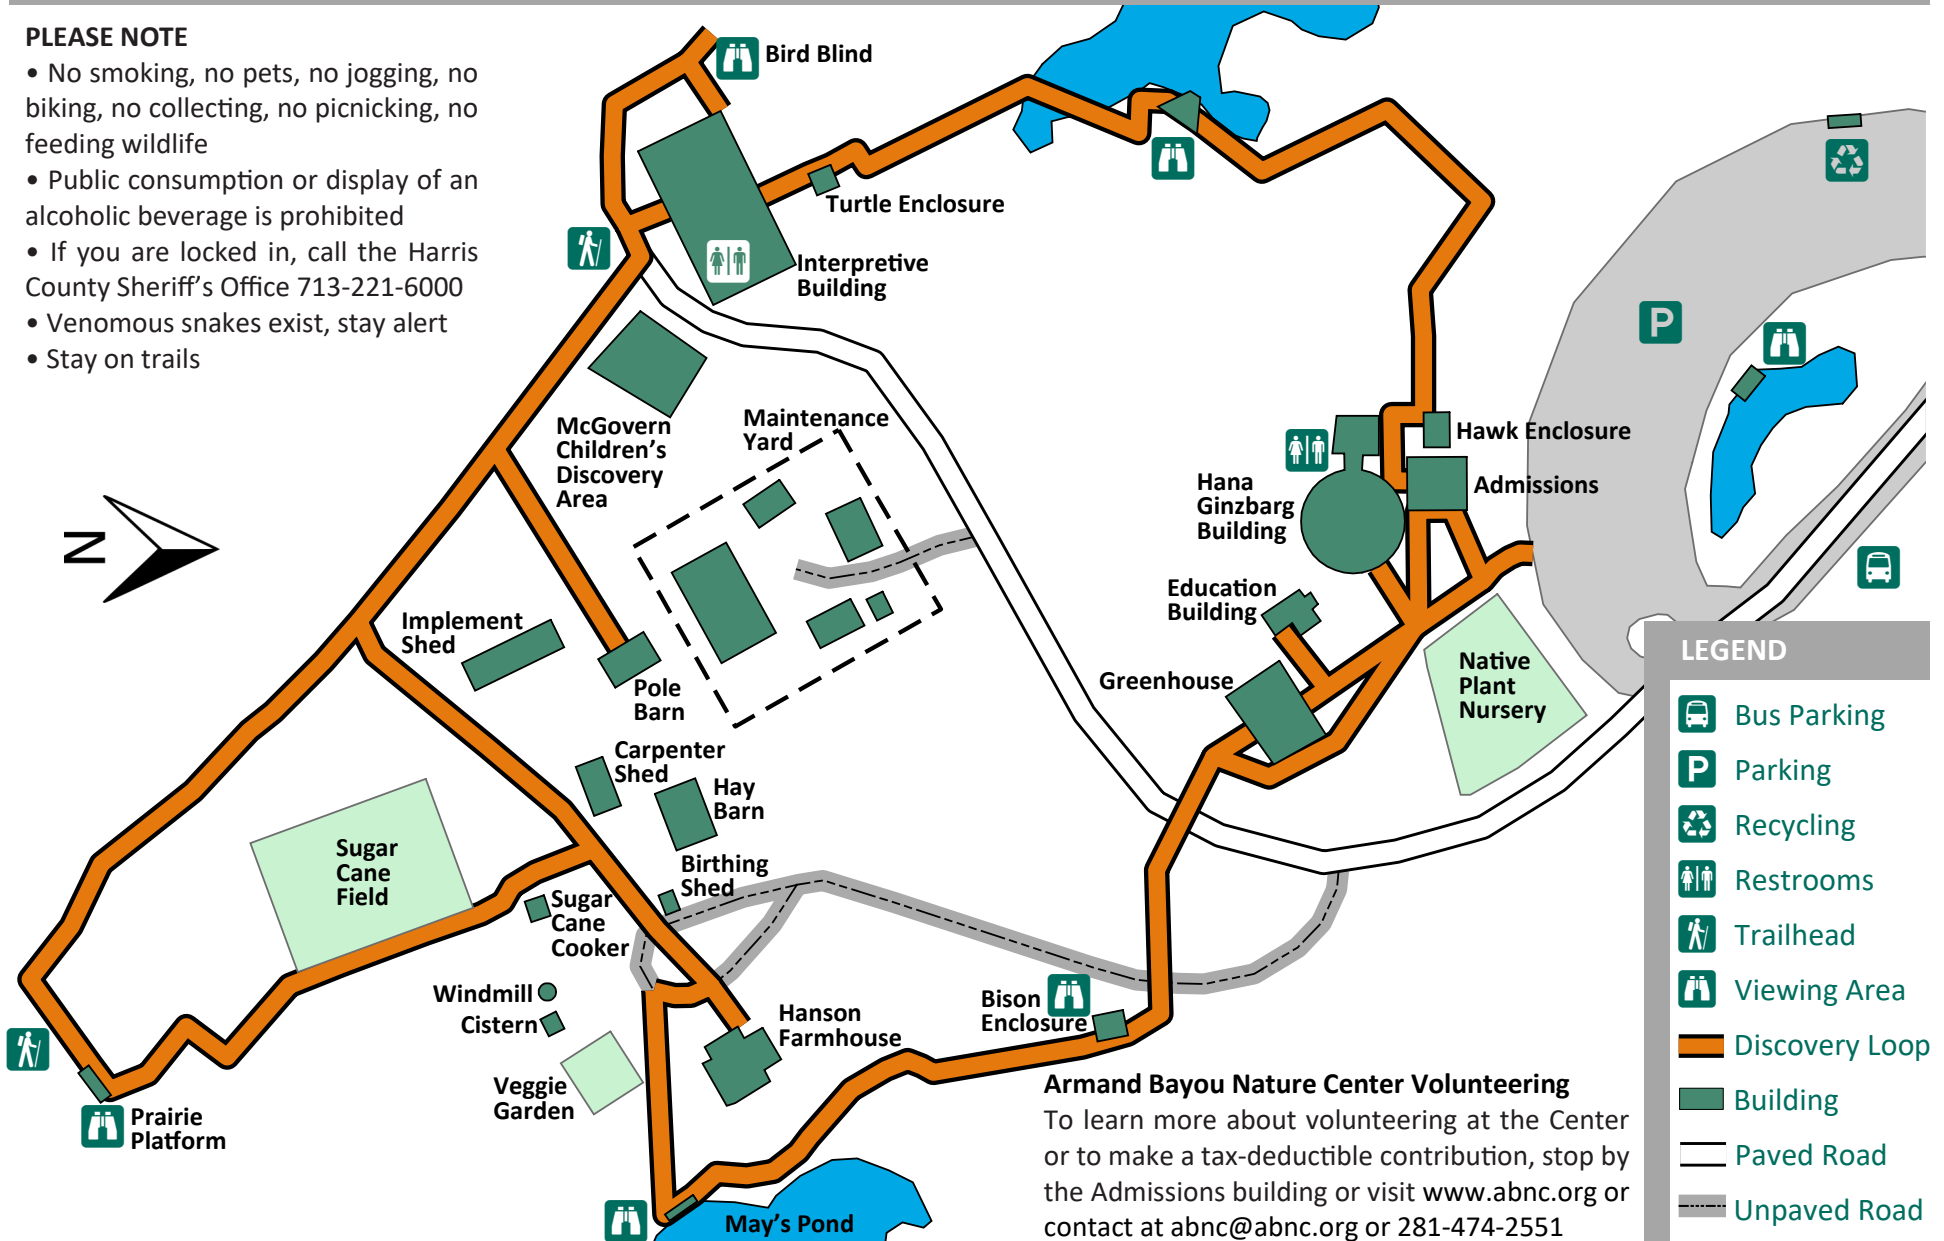

Discovery Loop

Hours: 9am - 5pm Wednesday - Saturday; 12pm - 5pm Sunday
Last entry at 4pm, all gates locked at 5pm
8500 Bay Area Blvd, Pasadena, TX 77507
www.abnc.org abnc@abnc.org 281-474-2551

PLEASE NOTE

- No smoking, no pets, no jogging, no biking, no collecting, no picnicking, no feeding wildlife
- Public consumption or display of an alcoholic beverage is prohibited
- If you are locked in, call the Harris County Sheriff's Office 713-221-6000
- Venomous snakes exist, stay alert
- Stay on trails